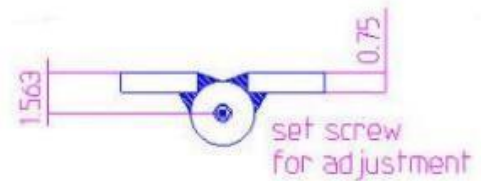

## 8" x 7 7/8" Stainless Steel Heavy Duty Hinge

Model Number: 2125 LH-304

Price: \$ 1650

- Material Type: 304L Stainless Steel
- Mount: Weld On
- Maximum Door Weight: 8,000 LBS
- Maximum Radial Load: 3,300 LBS
- Approx. Width: 7 7/8"
- Height: 8"
- Leaf Thickness: 3/4"
- Weight: 23 LBS