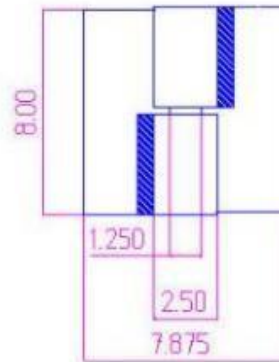

## 8" x 7 7/8" Stainless Steel Heavy Duty Hinge

Model Number: 2125 LH-304

Price: \$ 1650

- Material Type: 304L Stainless Steel
- Mount: Weld On
- Maximum Door Weight: 8,000 LBS
- Maximum Radial Load: 3,300 LBS
- Approx. Width: 7 7/8"
- Height: 8"
- Leaf Thickness: 3/4"
- Weight: 23 LBS